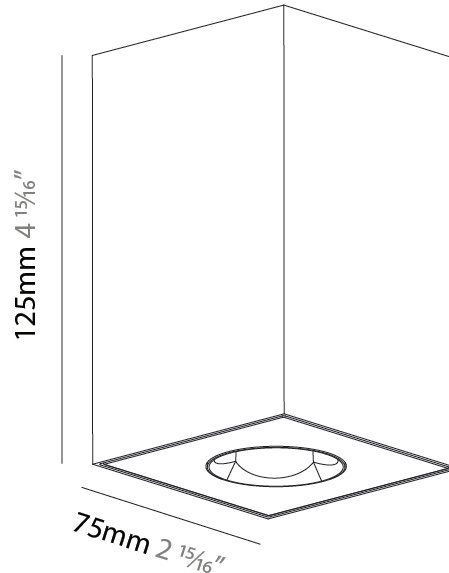

1. To build a product code in our configurator select the specify button on the base model # product page
2. To build a manual product code on this datasheet choose from the options listed below in blue font and add the suffix to the base model #

GENERAL

Series: Oiko Pro Square
Brand: Prolicht
Division: Architectural
Mounting Type: Surface
Mounting Location: Ceiling
Subcategory: Downlight

PHYSICAL

Shape: Square
Length (mm): 75
Length (in): 2 ¹⁵/₁₆
Width (mm): 75
Width (in): 2 ¹⁵/₁₆
Height (mm): 125
Height (in): 4 ¹⁵/₁₆
Light Distribution: Direct
Weight (kg): 0.631
Fixture Finish: SSR / BKV / CWI / CRY / HAB / UFT / ITA / RUA / FTG / MYG / LOD / PUS / FRO / FUP / KIA / POP / BLS / SPG / MEY / GOH / GUM / CHC / COM / ABZ / JAG / OBR / MOS / ROR
Fixture Material: Metal

ELECTRICAL

Lamp Type: LED (Zhaga Standard)
Input Wattage (W): 12..9
Dimming: Tri-Mode (Non-Dimming and Phase Dimming (120Vac only) and 0-10V Dimming)
Driver Included: No
Driver Location: Remote
Driver Type: Constant Current - Universal
Driver Class: Class 2
Input Voltage (V): 120 - 277
Constant Current (MA): 350

LED

Color Temperature (°K): 2700 / 3000 / 3500 / 4000
Max. Delivered Lumen (lm): 1377 / 1372 / 1438 / 1451
Nominal Lumen (lm): 1473 / 1468 / 1538 / 1552
CRI: >90 CRI
Lamp Life (hrs): 50000

OPTICAL

Beam Angle: 60
Adjustability: Fixed

RATINGS AND CERTIFICATIONS

Certified By: Certified for North American Standards
IP rating: IP20