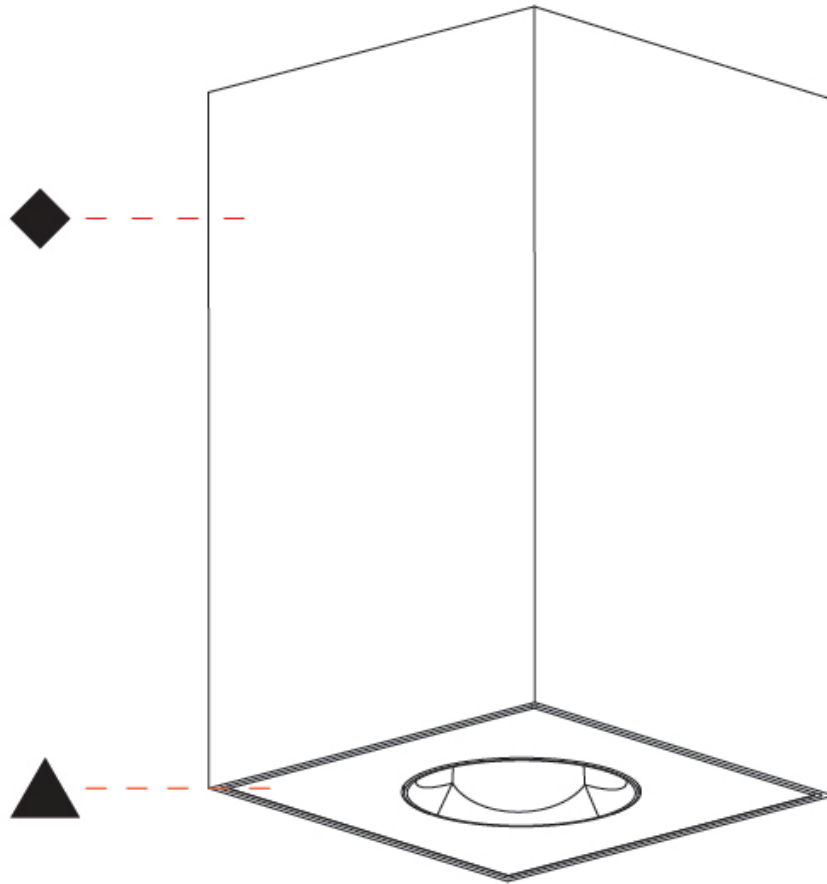

OIKO PRO SQUARE SURFACE

A3D238-

PROJECT	_____
TYPE	_____
SPECIFIER	_____
QUANTITY	_____
DATE	_____