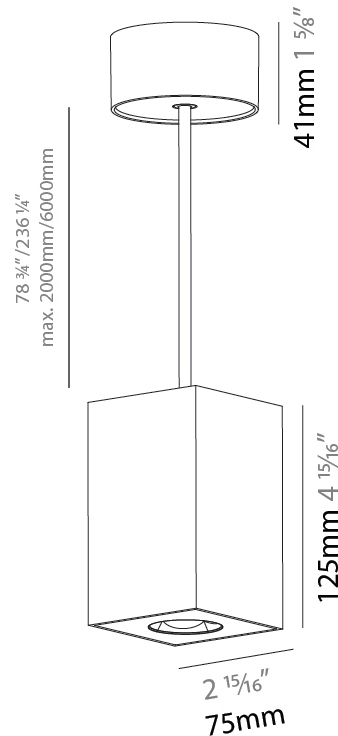

GENERAL

Series: Oiko Pro Square
Brand: Prolicht
Division: Architectural
Mounting Type: Suspension
Mounting Location: Ceiling
Subcategory: Pendant

PHYSICAL

Shape: Cylinder
Length (mm): 75
Length (in): 2 ¹⁵/₁₆
Width (mm): 75
Width (in): 2 ¹⁵/₁₆
Height (mm): 125
Height (in): 4 ¹⁵/₁₆
Light Distribution: Direct
Weight (kg): 0.769
Fixture Finish: SSR / BKV / CWI / CRY / HAB / UFT / ITA / RUA / FTG / MYG / LOD / PUS / FRO / FUP / KIA / POP / BLS / SPG / MEY / GOH / GUM / CHC / COM / ABZ / JAG / OBR / MOS / ROR
Fixture Material: Metal
Cable Details: 2,000mm / 6,000mm Cable - Options : Transparent, Black, White, Red, Orange

ELECTRICAL

Lamp Type: LED (Zhaga Standard)
Input Wattage (W): 12.9
Dimming: Tri-Mode (Non-Dimming and Phase Dimming (120Vac only) and 0-10V Dimming)
Driver Included: No
Driver Location: Remote
Driver Type: Constant Current - Universal
Driver Class: Class 2
Input Voltage (V): 120 - 277
Constant Current (MA): 350

LED

Color Temperature (°K): 2700 / 3000 / 3500 / 4000
Max. Delivered Lumen (lm): 1293 / 1289 / 1350 / 1362
Nominal Lumen (lm): 1473 / 1468 / 1538 / 1552
CRI: >90 CRI
Lamp Life (hrs): 50000

OPTICAL

Reflector°: 50
Adjustability: Fixed

RATINGS AND CERTIFICATIONS

Certified By: Certified for North American Standards
IP rating: IP20