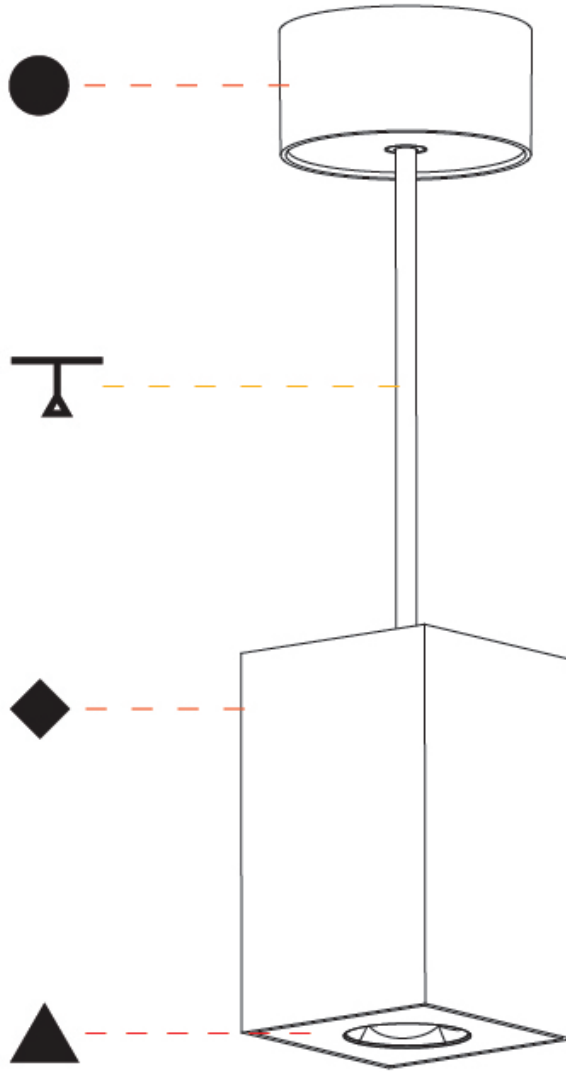

OIKO PRO SQUARE SUSPENSION

A300399-

PROJECT

TYPE

SPECIFIER

QUANTITY

DATE

A