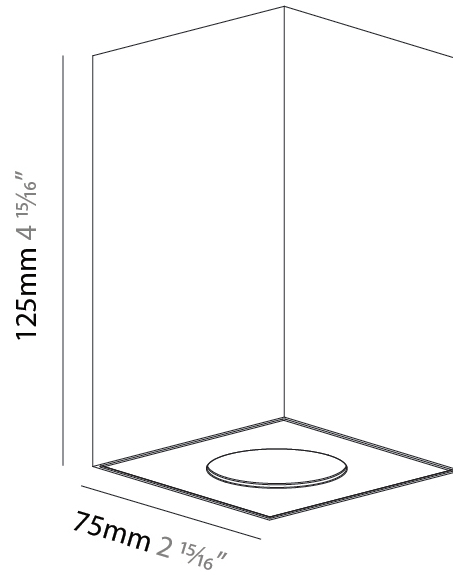

1. To build a product code in our configurator select the specify button on the base model # product page
2. To build a manual product code on this datasheet choose from the options listed below in blue font and add the suffix to the base model #

GENERAL

Series: Oiko Pro Square
Brand: Prolicht
Division: Architectural
Mounting Type: Surface
Mounting Location: Ceiling
Subcategory: Downlight

PHYSICAL

Shape: Square
Length (mm): 75
Length (in): 2 ¹⁵/₁₆
Width (mm): 75
Width (in): 2 ¹⁵/₁₆
Height (mm): 125
Height (in): 4 ¹⁵/₁₆
Light Distribution: Direct
Weight (kg): 0.628
Fixture Finish: SSR / BKV / CWI / CRY / HAB / UFT / ITA / RUA / FTG / MYG / LOD / PUS / FRO / FUP / KIA / POP / BLS / SPG / MEY / GOH / GUM / CHC / COM / ABZ / JAG / OBR / MOS / ROR
Fixture Material: Metal

ELECTRICAL

Lamp Type: LED (Zhaga Standard)
Input Wattage (W): 13.7
Dimming: Tri-Mode (Non-Dimming and Phase Dimming (120Vac only) and 0-10V Dimming)
Driver Included: No
Driver Location: Remote
Driver Type: Constant Current - Universal
Driver Class: Class 2
Input Voltage (V): 120 - 277
Constant Current (MA): 350

LED

Color Temperature (°K): 2700 / 3000 / 3500 / 4000
Max. Delivered Lumen (lm): 954 / 1028 / 1088 / 1091
Nominal Lumen (lm): 1246 / 1342 / 1396 / 1424
CRI: >90 CRI
Lamp Life (hrs): 50000

OPTICAL

Beam Angle: 14
Adjustability: Fixed

RATINGS AND CERTIFICATIONS

Certified By: Certified for North American Standards
IP rating: IP20